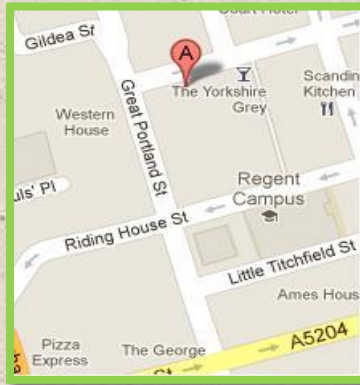

Directions to style to you Central London Office

Directions/Contacts:

Email: info@style-to-you.com

Telephone: 07771 605645

Address: style to you - Artemis 36 Langham Street London W1W 7AP

Directions: From Oxford Circus tube walk past Top Shop and then Miss Selfridge and turn left up Great Portland Street. You'll find Langham Street is the 7th road on the right hand side. Number 36 is the first building as you turn right into Langham Street.

From Great Portland Street underground station walk down Great Portland Street and Langham Street is the 4th road on the left.