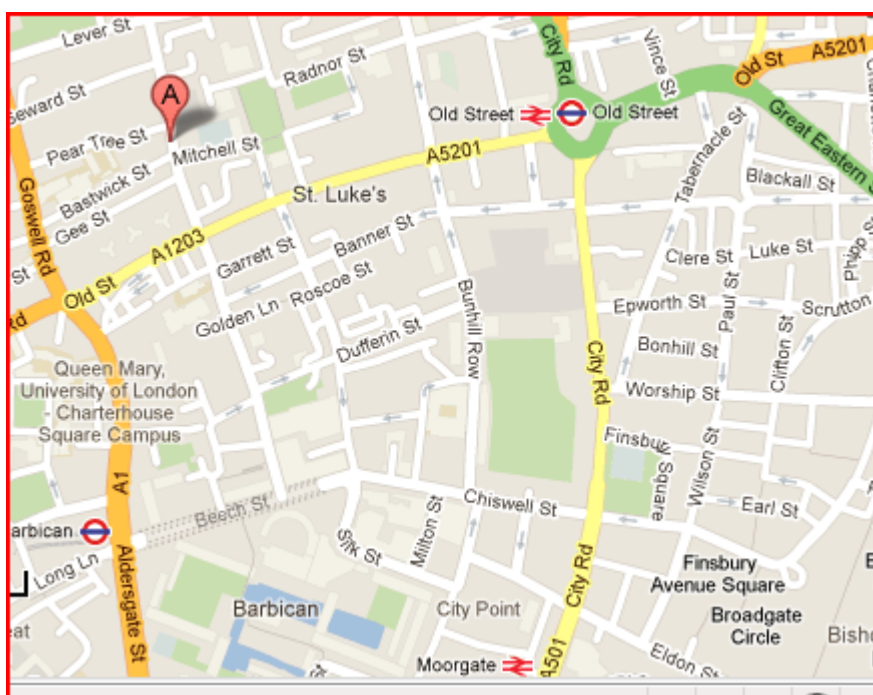

Directions

FORTY FIVE

45 Central Street
London
EC1V 8AB

Directions from Old Street Station (approx 7 minute walk):

At Old Street station, take Exit 7, walk along Old Street and turn right into Central Street, Approximately 5th street on your right hand side. Cross the road and your find 45 just past the white Lion Public House.

Directions from Barbican Station (approx 7 minute walk):

At Barbican station, turn left as you leave the station and walk along Goswell Road. At the next set of traffic lights turn right into Old Street. After 50 yards turn left into Central Street and you will find number 45 on the left hand side just past the White Lion Public House.